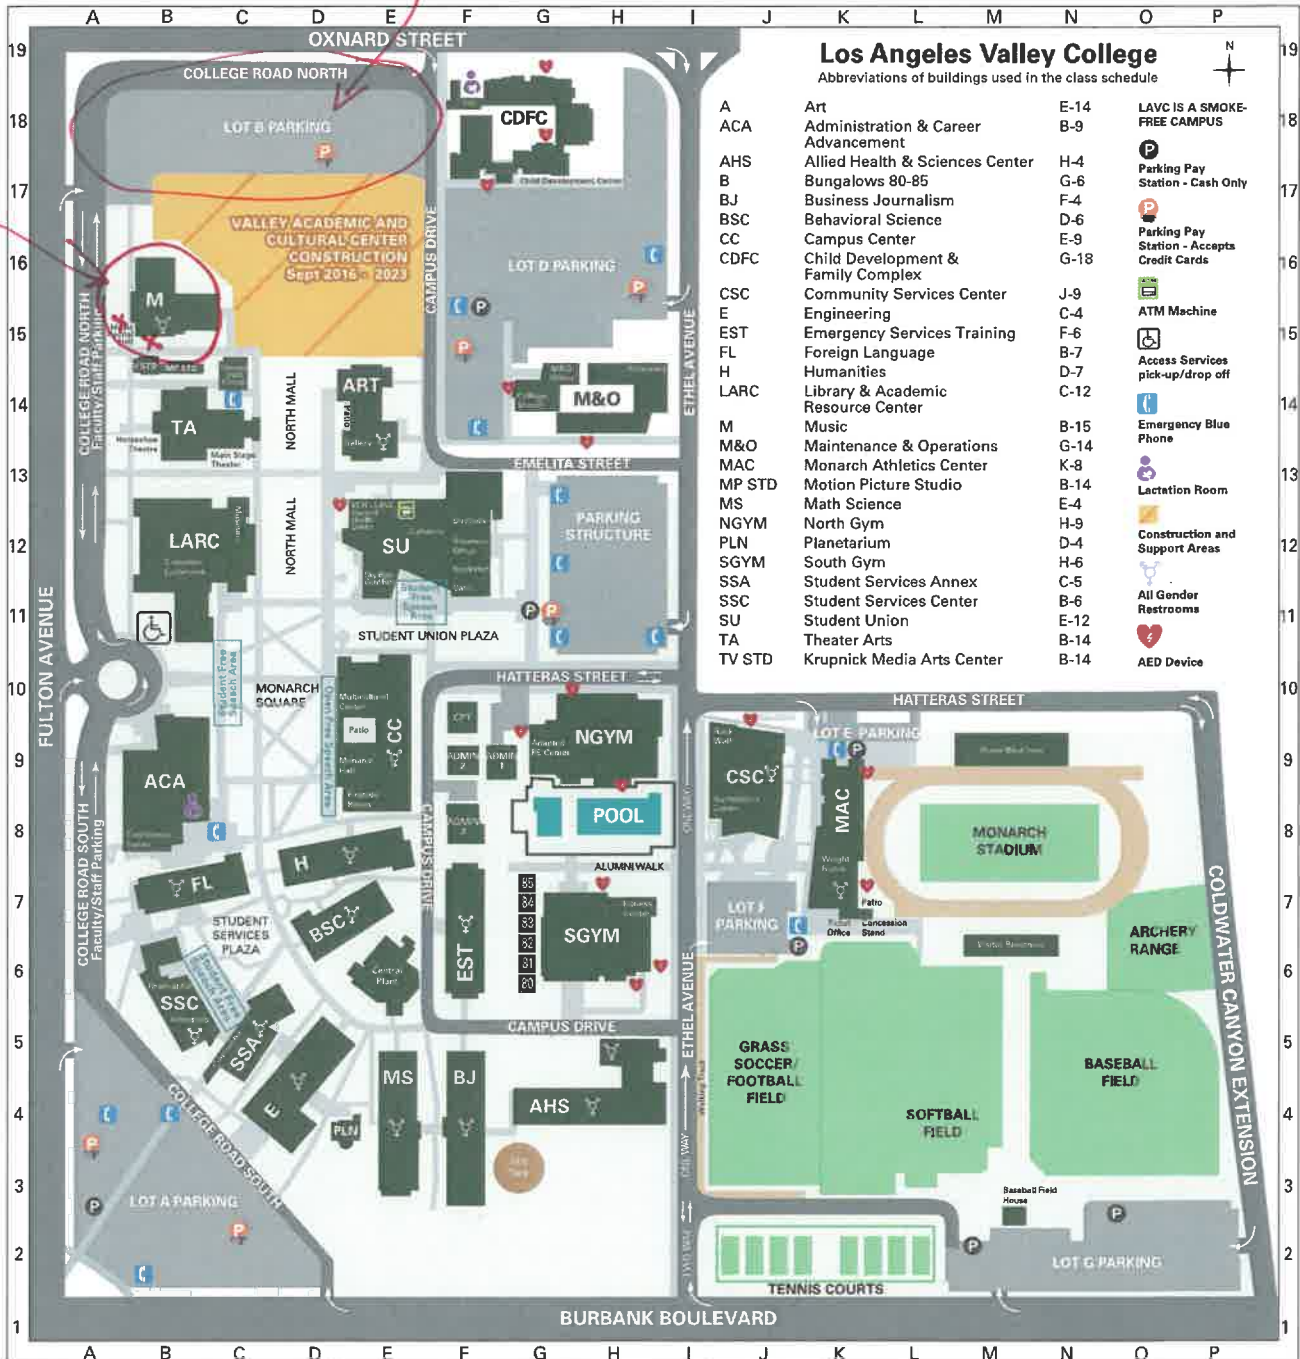

Parking

LAVC Recital Hall

Los Angeles Valley College

Abbreviations of buildings used in the class schedule

A	Art	E-14	LAVC IS A SMOKE-FREE CAMPUS
ACA	Administration & Career Advancement	B-9	Parking Pay Station - Cash Only
AHS	Allied Health & Sciences Center	H-4	Parking Pay Station - Accepts Credit Cards
B	Bungalows 80-85	G-6	ATM Machine
BJ	Business Journalism	F-4	Access Services pick-up/drop off
BSC	Behavioral Science	D-6	Emergency Blue Phone
CC	Campus Center	E-9	Lactation Room
CD	Child Development & Family Complex	G-18	Construction and Support Areas
CSC	Community Services Center	J-9	All Gender Restrooms
E	Engineering	C-4	AED Device
EST	Emergency Services Training	F-6	
FL	Foreign Language	B-7	
H	Humanities	D-7	
LARC	Library & Academic Resource Center	C-12	
M	Music	B-15	
M&O	Maintenance & Operations	G-14	
MAC	Monarch Athletics Center	K-8	
MP STD	Motion Picture Studio	B-14	
MS	Math Science	E-4	
NGYM	North Gym	H-9	
PLN	Planetarium	D-4	
SGYM	South Gym	H-6	
SSA	Student Services Annex	C-5	
SSC	Student Services Center	B-6	
SU	Student Union	E-12	
TA	Theater Arts	B-14	
TV STD	Krupnick Media Arts Center	B-14	

Parking (cont.)	Lot D	G-16
	Lot E	K-9
	Lot F	J-7
	Lot G	N-2
	Parking Structure	H-11
	College Road North	A-15
	College Road South	A-8
Athletic Facilities	Archery Range	O-6
	Aquatics Center (POOL)	H-8
	Baseball Field	N-4
	Grass Soccer Field	J-4
	Monarch Stadium & Track	M-8
	Softball Field	L-4
	Tennis Courts (EAST CTS)	K-2
	Walking Track	I-5
Outdoor Areas	Free Speech Area	D-9
	Monarch Square	D-10
	North Mall	D-13
	Student Free Speech Areas	C-6, C-10, F-11
	Student Services Plaza	C-6
	Student Union Plaza	F-11
Other	Admin 1-3	F-9
	Central Plant	E-6
	CPT Trailer	F-10
	Omega Data Center	C-14